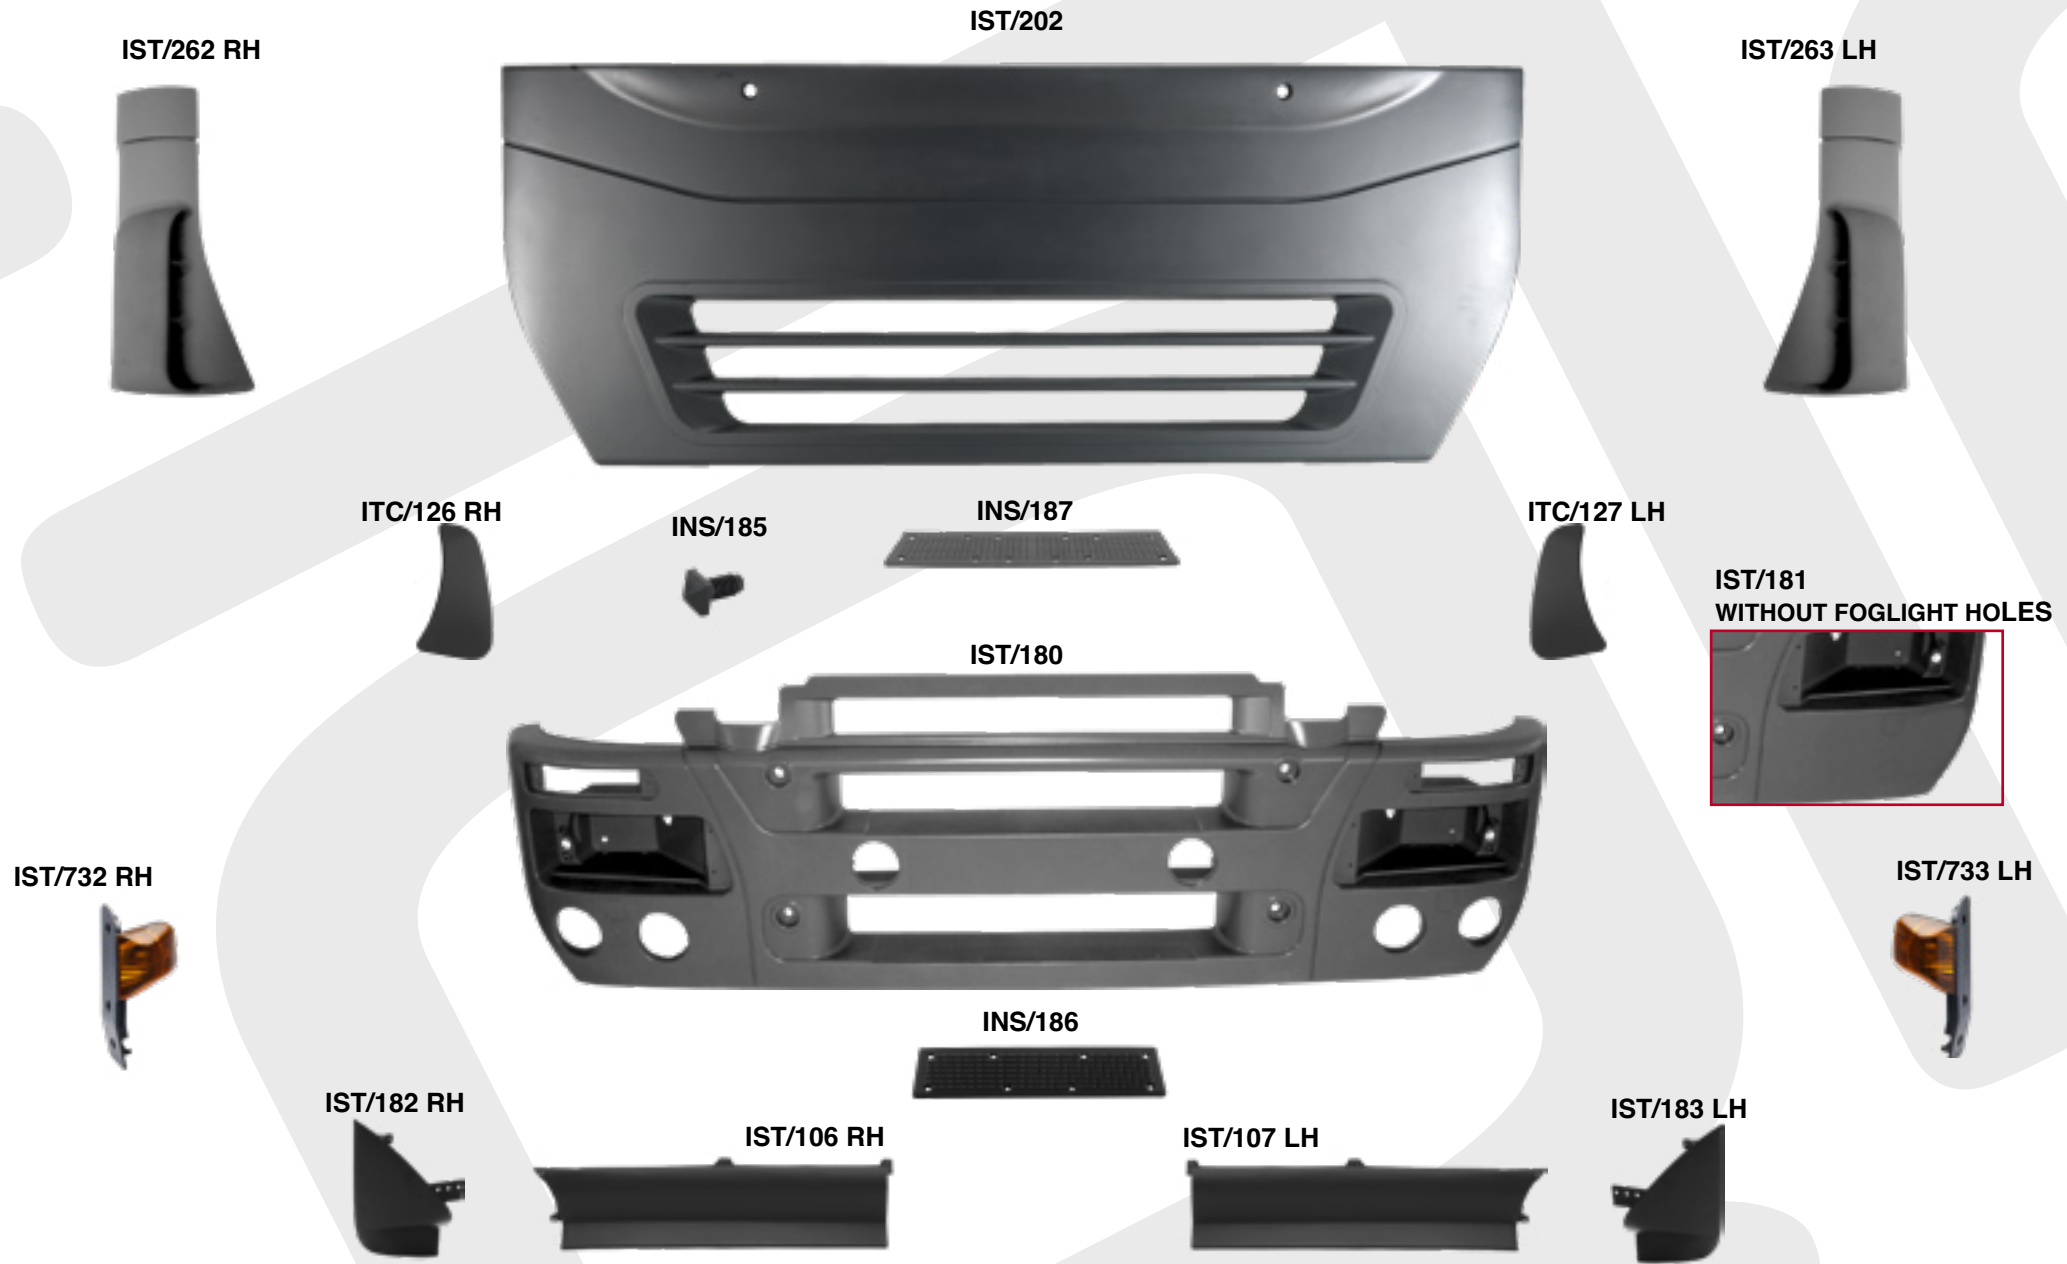

ITC/372 LH

IST/402 RH

IST/403 LH

* IST/302 RH

* IST/303 LH

* AS

SUITABLE FOR **STRALIS AT - AD 2001**

SUITABLE FOR **STRALIS AT - AD 2001**