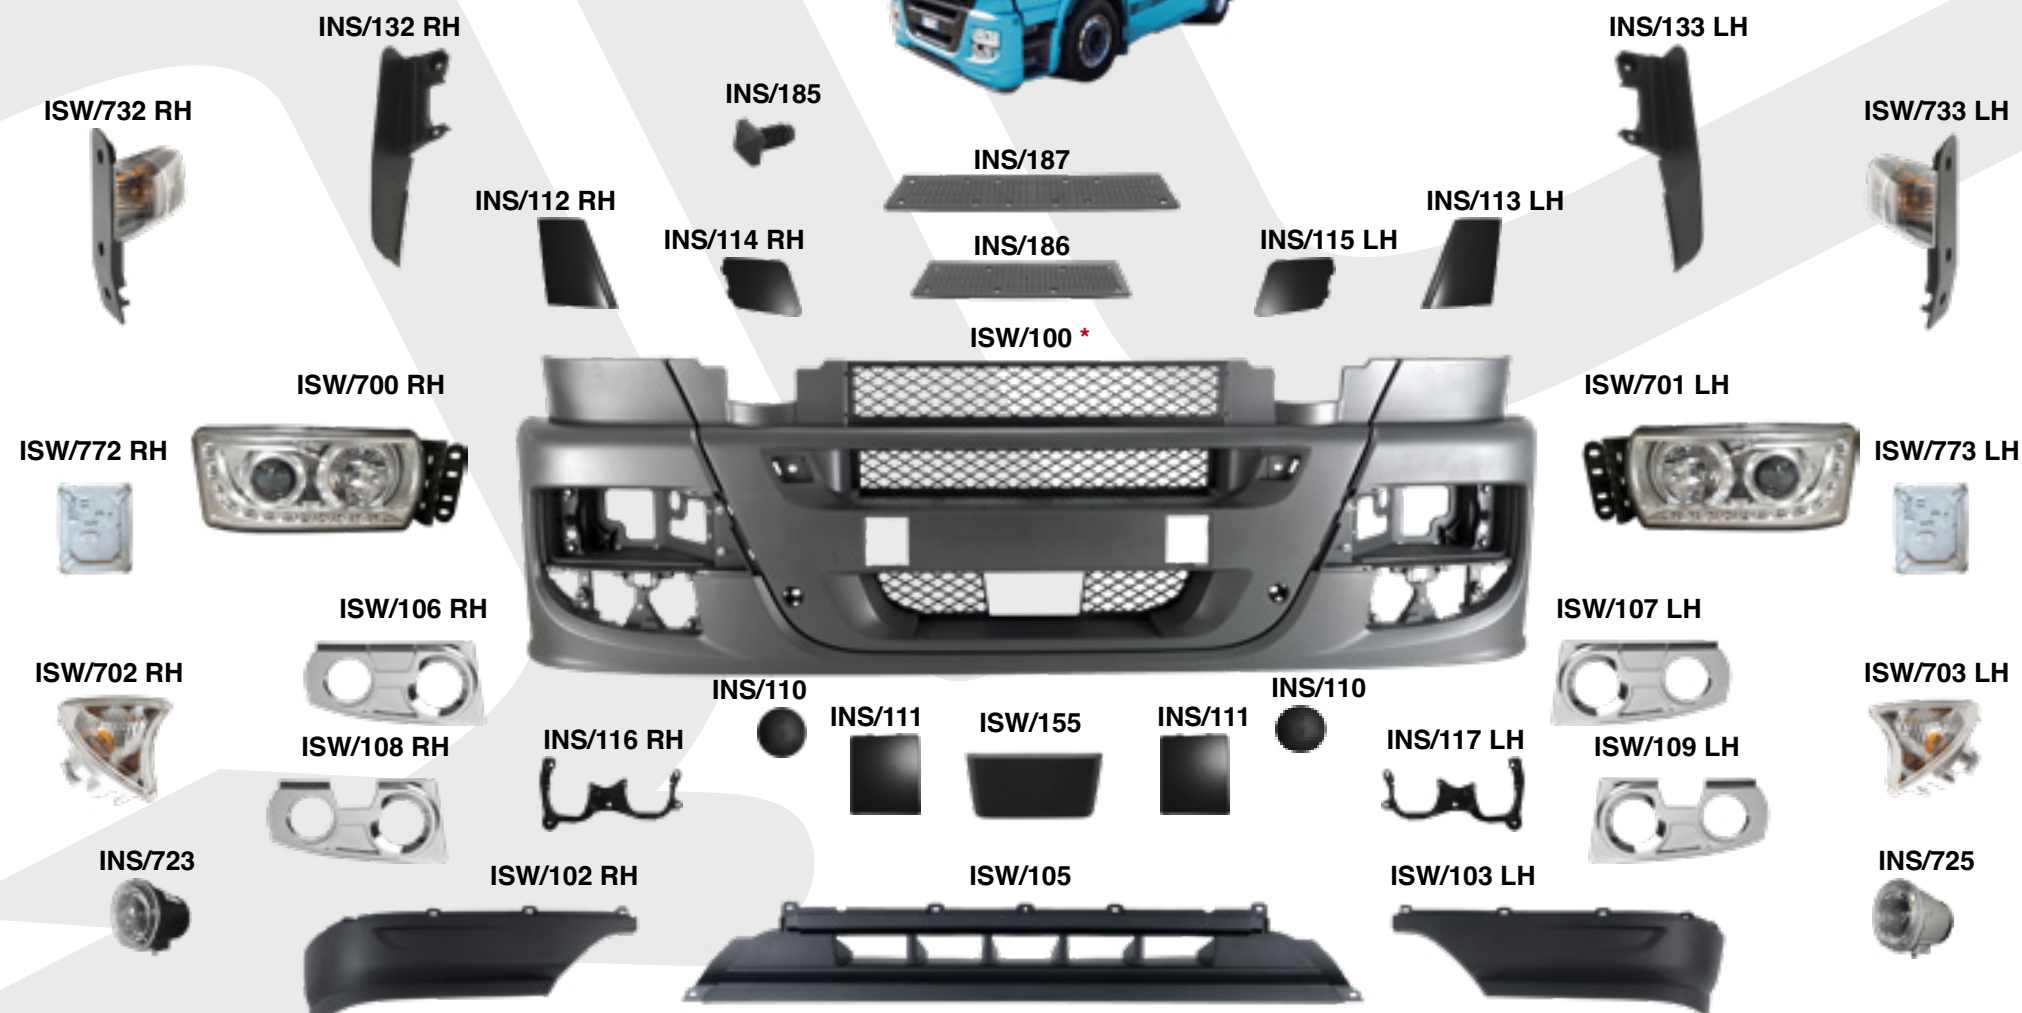

*ISW/155 included/incluso