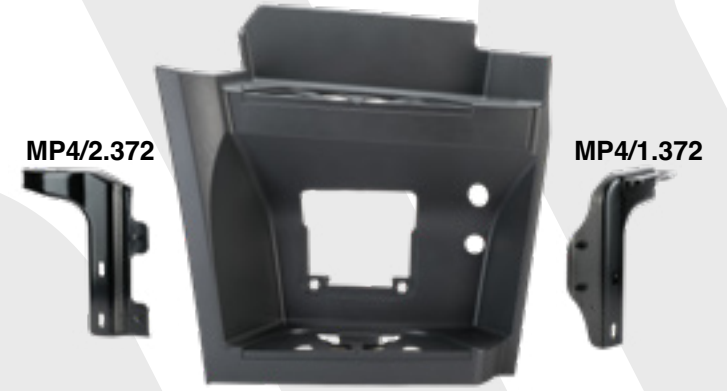

MP4/2.352G

MP4/2.350P

MP4/2.352P

SUITABLE FOR **ACTROS MP4 2011** ⇨

MP4/2.354G

MP4/2.356G

MP4/2.354P

MP4/2.356P