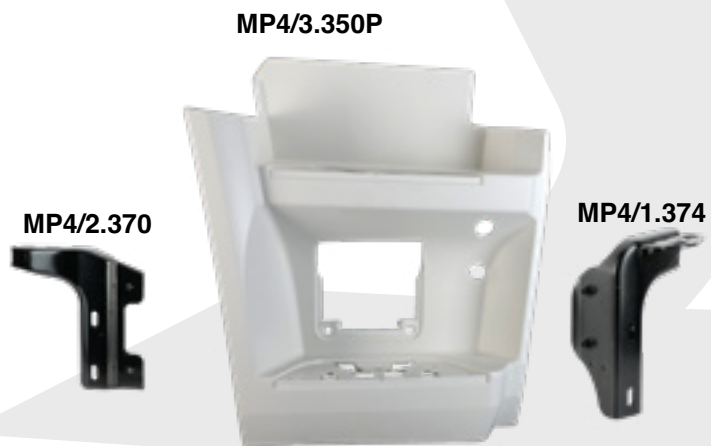

MP4/3.354G

MP4/2.370

MP4/1.374

SUITABLE FOR **ACTROS MP4 2011** ⇨